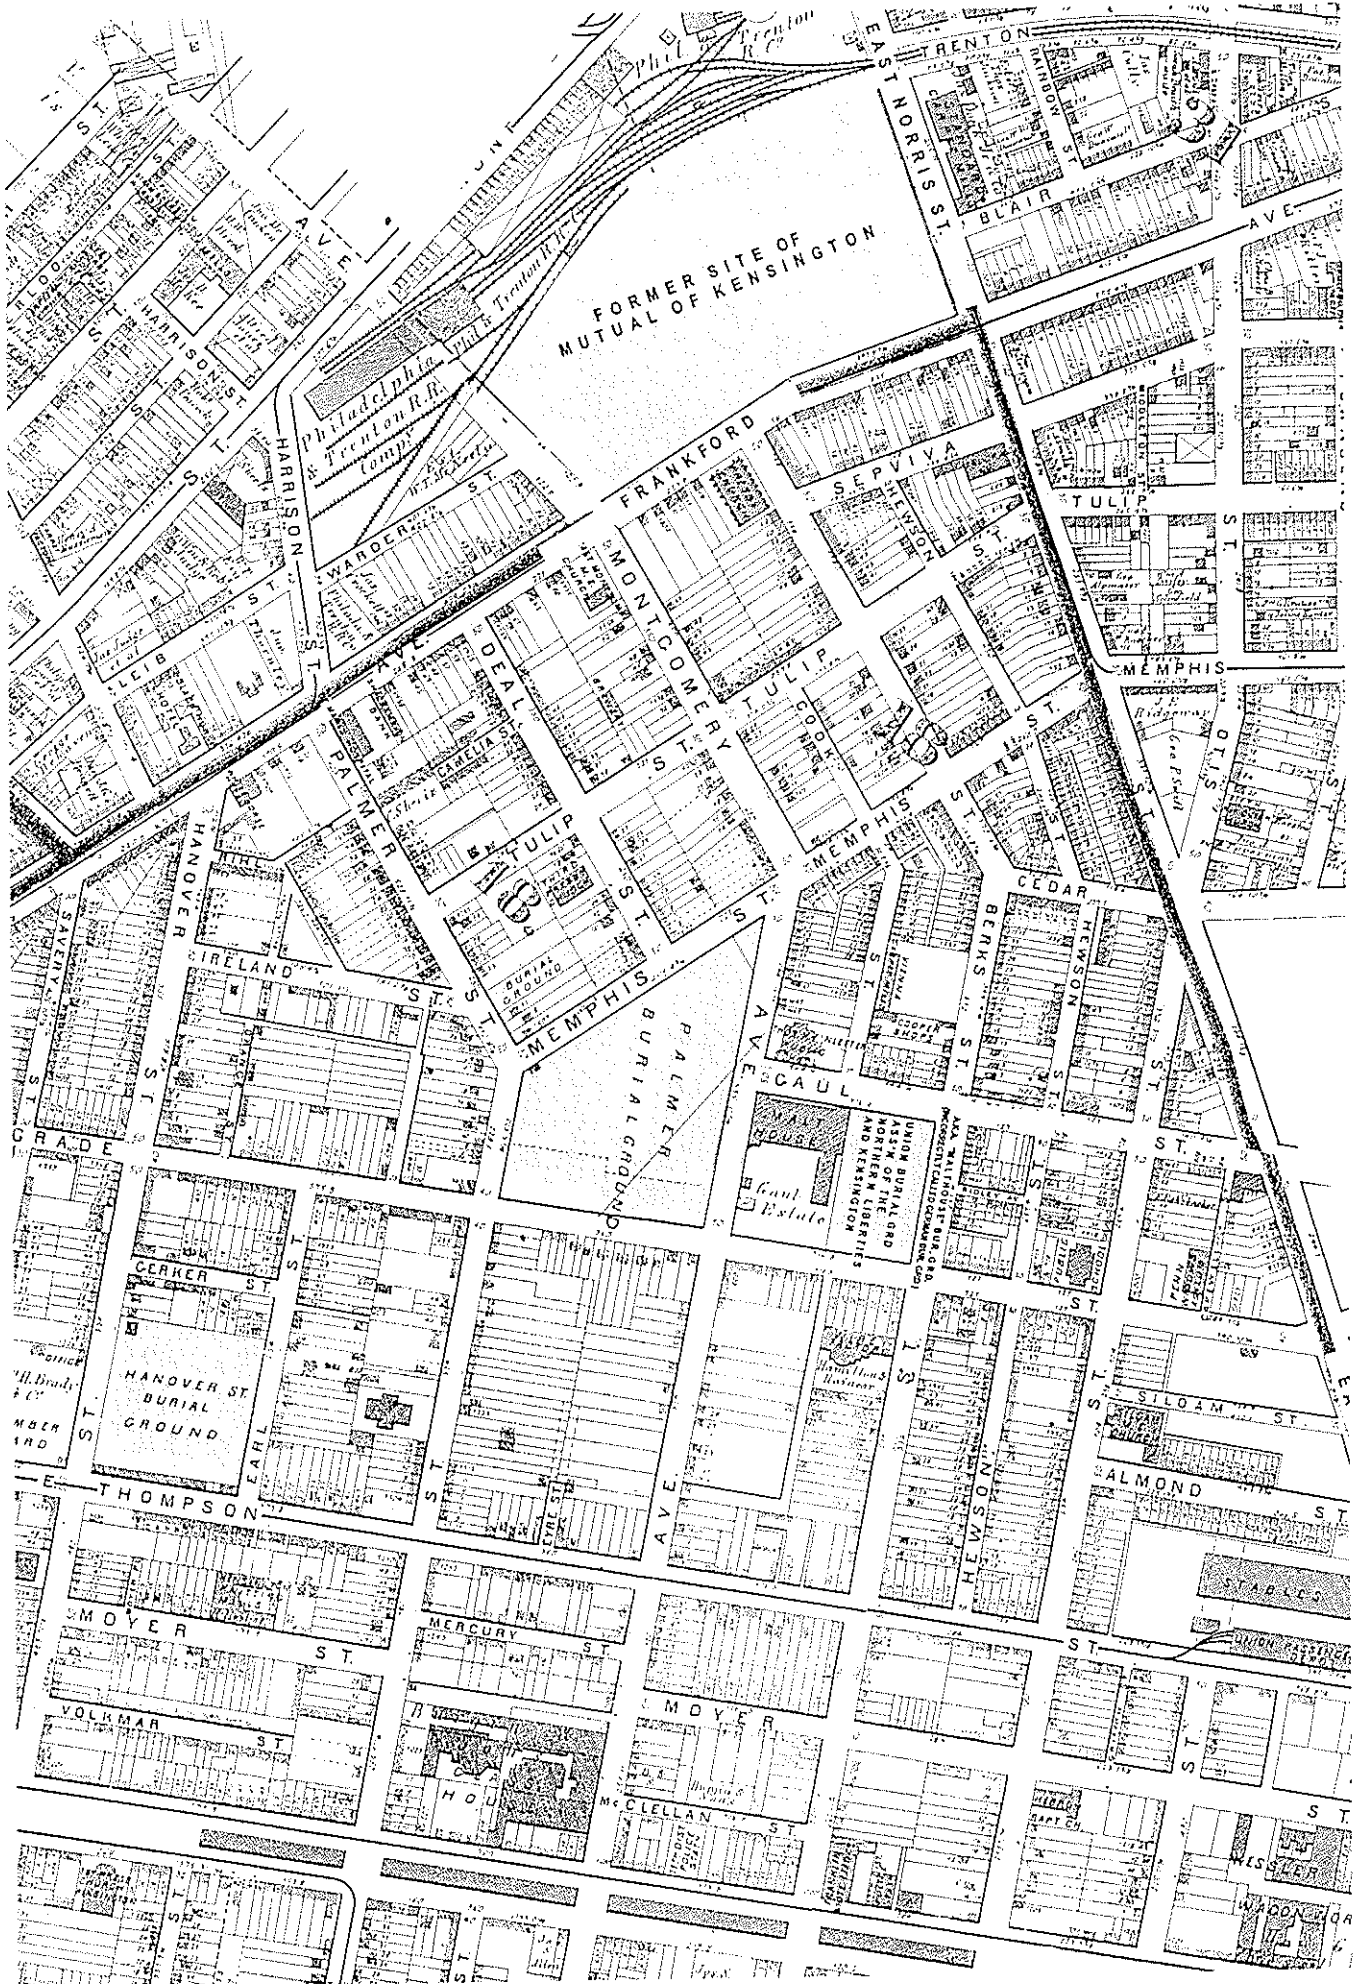

FORMER SITE OF
MUTUAL OF KENSINGTON

Philadelphia
Trenton R.R.
Comp.

HANOVER ST
BURIAL
GROUND

PALMER
BURIAL
GROUND

Carl
Estate

UNION BURIAL AND
ASSN. OF THE
NORTHEN N. J.
AND KENSINGTON

MAX WATKINS
BURIAL GROUND

MOYER ST

MERCURY ST

MOYER ST

VOLKMAR ST

HOUSTON ST

McCLELLAN ST

WILSON ST

WILSON ST

WILSON ST

WILSON ST